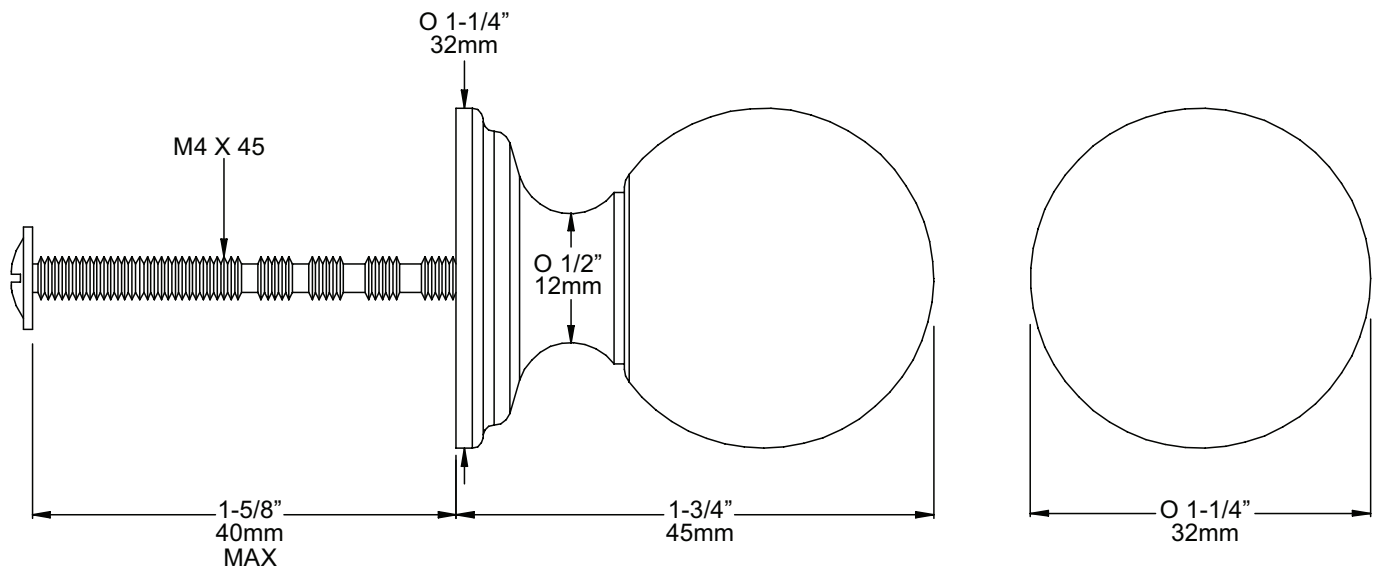

For warranty or additional information, contact:

US Customers

U.S.A.
houseofrohl.com/support
1-800-777-9762

Canadian Customers

QUEBEC / MARITIMES / WESTERN CANADA
houseofrohl.ca/support
1-866-473-8442

ONTARIO
houseofrohl.ca/support
1-800-287-5354