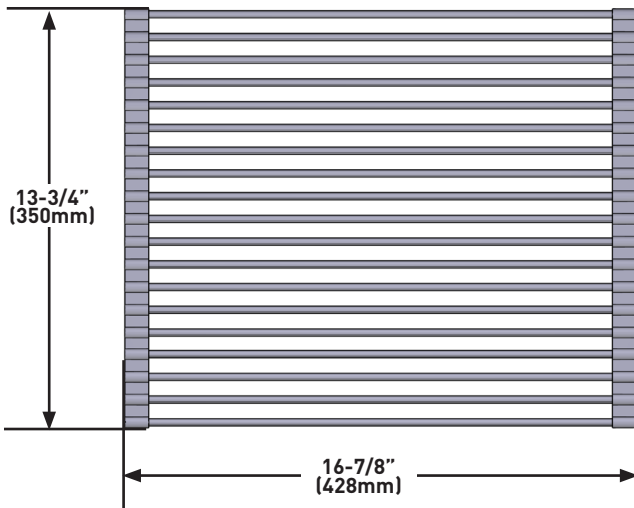

For warranty or additional information, contact:

US Customers

U.S.A.
houseofrohl.com/support
1-800-777-9762

QUEBEC / MARITIMES / WESTERN CANADA
QUÉBEC / MARITIMES / OUEST CANADIEN
QUEBEC / MARITIMOS / CANADA OCCIDENTAL
houseofrohl.ca/support
1-866-473-8442

Canadian Customers

ONTARIO
houseofrohl.ca/support
1-800-287-5354

Riobel

PERRIN & ROWE
LONDON

victoria ⊕ albert®

ROHL